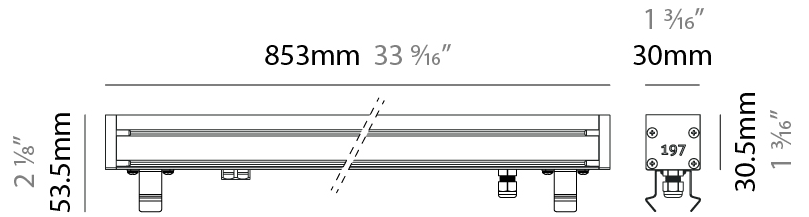

SLASH 30 RECESSED

E12I0060-

base number   Color   Lens
Temperature   Options

1. To build a product code in our configurator select the specify button on the base model # product page
2. To build a manual product code on this datasheet choose from the options listed below in blue font and add the suffix to the base model #

GENERAL

Series: Slash 30
Brand: Unonovesette
Division: Exterior
Mounting Type: Recessed
Mounting Location: In-Ground
Subcategory: Wallwash

PHYSICAL

Shape: Rectangle
Length (mm): 853
Length (in): 33 ³/₁₆
Width (mm): 30
Width (in): 1 ³/₁₆
Height (mm): 53.5
Height (in): 2 ¹/₈
Light Distribution: Adjustable / Direct
Diffuser: Extra clear tempered 6mm
Fixture Finish: ANA
Fixture Material: Extruded Aluminum
Cable Details: IP68 30cm Cable with Easy Lock system

ELECTRICAL

Lamp Type: LED
Input Wattage (W): 12.53
Total Output Wattage (W): 9.79
Dimming: Non-Dimmable
Driver Included: No
Driver Location: Remote
Driver Type: Constant Voltage - Universal
Driver Class: Class 2
Input Voltage (V): 120 - 277
Output Voltage (V): 24
Upon Request: Phase Dimming (120Vac only) / 0-10V Dimming

LED

Color Temperature (°K): 2200 / 2700 / 3000 / 4000
Max. Delivered Lumen (lm): 945 (3000K)
CRI: >90 CRI
Lamp Life (hrs): 100000

OPTICAL

Optic°: 12 / 21 / 31 / 46 / 13x36
Adjustability: Tilt ±20°

RATINGS AND CERTIFICATIONS

Certified By: Certified for North American Standards
IP rating: IP67
IK Rating: IK06