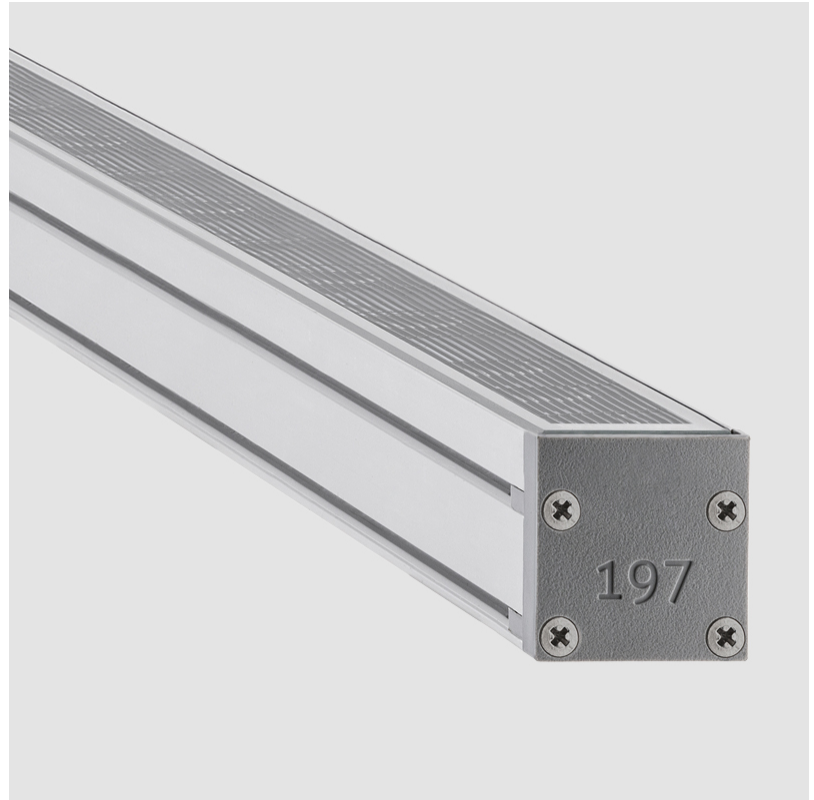

SLASH 30 RECESSED

E12I0060-

base number   Color   Lens
Temperature   Options

1. To build a product code in our configurator select the specify button on the base model # product page
2. To build a manual product code on this datasheet choose from the options listed below in blue font and add the suffix to the base model #

GENERAL

Series: Slash 30
Brand: Unonovesette
Division: Exterior
Mounting Type: Recessed
Mounting Location: In-Ground
Subcategory: Wallwash

PHYSICAL

Shape: Rectangle
Length (mm): 853
Length (in): 33 ³/₁₆
Width (mm): 30
Width (in): 1 ³/₁₆
Height (mm): 53.5
Height (in): 2 ¹/₈
Light Distribution: Adjustable / Direct
Diffuser: Extra clear tempered 6mm
Fixture Finish: ANA
Fixture Material: Extruded Aluminum
Cable Details: IP68 30cm Cable with Easy Lock system

ELECTRICAL

Lamp Type: LED
Input Wattage (W): 12.53
Total Output Wattage (W): 9.79
Dimming: Non-Dimmable
Driver Included: No
Driver Location: Remote
Driver Type: Constant Voltage - Universal
Driver Class: Class 2
Input Voltage (V): 120 - 277
Output Voltage (V): 24
Upon Request: Phase Dimming (120Vac only) / 0-10V Dimming

LED

Color Temperature (°K): 2200 / 2700 / 3000 / 4000
Max. Delivered Lumen (lm): 945 (3000K)
CRI: >90 CRI
Lamp Life (hrs): 100000

OPTICAL

Optic°: 12 / 21 / 31 / 46 / 13x36
Adjustability: Tilt ±20°

RATINGS AND CERTIFICATIONS

Certified By: Certified for North American Standards
IP rating: IP67
IK Rating: IK06