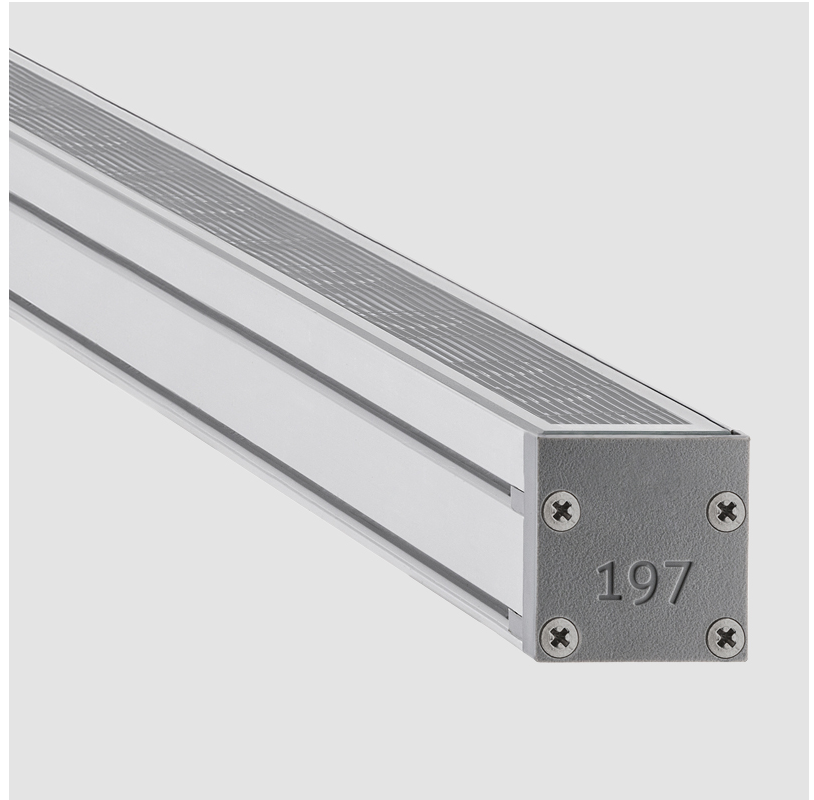

SLASH 30 RECESSED

E12I0052-

base number   Color   Lens
Temperature   Options

1. To build a product code in our configurator select the specify button on the base model # product page
2. To build a manual product code on this datasheet choose from the options listed below in blue font and add the suffix to the base model #

GENERAL

Series: Slash 30
Brand: Unonovesette
Division: Exterior
Mounting Type: Recessed
Mounting Location: In-Ground
Subcategory: Wallwash

PHYSICAL

Shape: Rectangle
Length (mm): 853
Length (in): 33 3/16
Width (mm): 30
Width (in): 1 3/16
Height (mm): 53.5
Height (in): 2 1/8
Light Distribution: Adjustable / Direct
Diffuser: Extra clear tempered 6mm
Fixture Finish: ANA
Fixture Material: Extruded Aluminum
Cable Details: IP68 30cm Cable with Easy Lock system

ELECTRICAL

Lamp Type: LED
Input Wattage (W): 22.92
Total Output Wattage (W): 17.91
Dimming: Non-Dimmable
Driver Included: No
Driver Location: Remote
Driver Type: Constant Voltage - Universal
Driver Class: Class 2
Input Voltage (V): 120 - 277
Output Voltage (V): 24
Upon Request: Phase Dimming (120Vac only) / 0-10V Dimming

LED

Color Temperature (°K): 2200 / 2700 / 3000 / 4000
Max. Delivered Lumen (lm): 1890 (3000K)
CRI: >90 CRI
Lamp Life (hrs): 100000

OPTICAL

Optic°: 12 / 21 / 31 / 46 / 13x36
Adjustability: Tilt ±20°

RATINGS AND CERTIFICATIONS

Certified By: Certified for North American Standards
IP rating: IP67
IK Rating: IK06