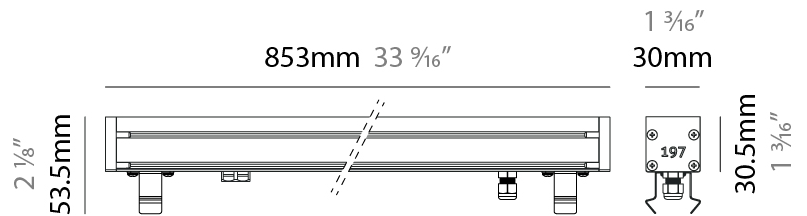

SLASH 30 RECESSED

E12I0053-

base number   Color   Lens
Temperature   Options

1. To build a product code in our configurator select the specify button on the base model # product page
2. To build a manual product code on this datasheet choose from the options listed below in blue font and add the suffix to the base model #

GENERAL

Series: Slash 30
Brand: Unonovesette
Division: Exterior
Mounting Type: Recessed
Mounting Location: In-Ground
Subcategory: Wallwash

PHYSICAL

Shape: Rectangle
Length (mm): 853
Length (in): 33 3/16
Width (mm): 30
Width (in): 1 3/16
Height (mm): 53.5
Height (in): 2 1/8
Light Distribution: Adjustable / Direct
Diffuser: Extra clear tempered 6mm
Fixture Finish: ANA
Fixture Material: Extruded Aluminum
Cable Details: IP68 30cm Cable with Easy Lock system

ELECTRICAL

Lamp Type: LED
Input Wattage (W): 48
Total Output Wattage (W): 37.5
Dimming: Non-Dimmable
Driver Included: No
Driver Location: Remote
Driver Type: Constant Voltage - Universal
Driver Class: Class 2
Input Voltage (V): 120 - 277
Output Voltage (V): 24
Upon Request: Phase Dimming (120Vac only) / 0-10V Dimming

LED

Color Temperature (°K): 2200 / 2700 / 3000 / 4000
Max. Delivered Lumen (lm): 3420 (3000K)
CRI: >90 CRI
Lamp Life (hrs): 100000

OPTICAL

Optic°: 12 / 21 / 31 / 46 / 13x36
Adjustability: Tilt ±20°

RATINGS AND CERTIFICATIONS

Certified By: Certified for North American Standards
IP rating: IP67
IK Rating: IK06