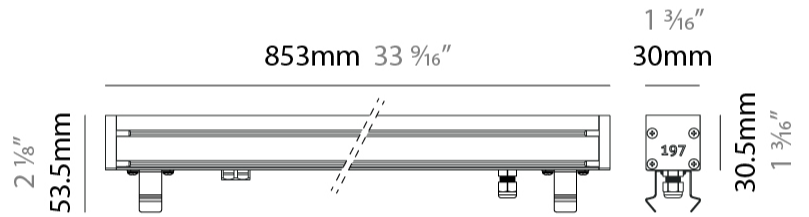

SLASH 30 RECESSED

E12I0052-

base number   Color   Lens
Temperature   Options

1. To build a product code in our configurator select the specify button on the base model # product page
2. To build a manual product code on this datasheet choose from the options listed below in blue font and add the suffix to the base model #

GENERAL

Series: Slash 30
Brand: Unonovesette
Division: Exterior
Mounting Type: Recessed
Mounting Location: In-Ground
Subcategory: Wallwash

PHYSICAL

Shape: Rectangle
Length (mm): 853
Length (in): 33 3/16
Width (mm): 30
Width (in): 1 3/16
Height (mm): 53.5
Height (in): 2 1/8
Light Distribution: Adjustable / Direct
Diffuser: Extra clear tempered 6mm
Fixture Finish: ANA
Fixture Material: Extruded Aluminum
Cable Details: IP68 30cm Cable with Easy Lock system

ELECTRICAL

Lamp Type: LED
Input Wattage (W): 22.92
Total Output Wattage (W): 17.91
Dimming: Non-Dimmable
Driver Included: No
Driver Location: Remote
Driver Type: Constant Voltage - Universal
Driver Class: Class 2
Input Voltage (V): 120 - 277
Output Voltage (V): 24
Upon Request: Phase Dimming (120Vac only) / 0-10V Dimming

LED

Color Temperature (°K): 2200 / 2700 / 3000 / 4000
Max. Delivered Lumen (lm): 1890 (3000K)
CRI: >90 CRI
Lamp Life (hrs): 100000

OPTICAL

Optic°: 12 / 21 / 31 / 46 / 13x36
Adjustability: Tilt ±20°

RATINGS AND CERTIFICATIONS

Certified By: Certified for North American Standards
IP rating: IP67
IK Rating: IK06